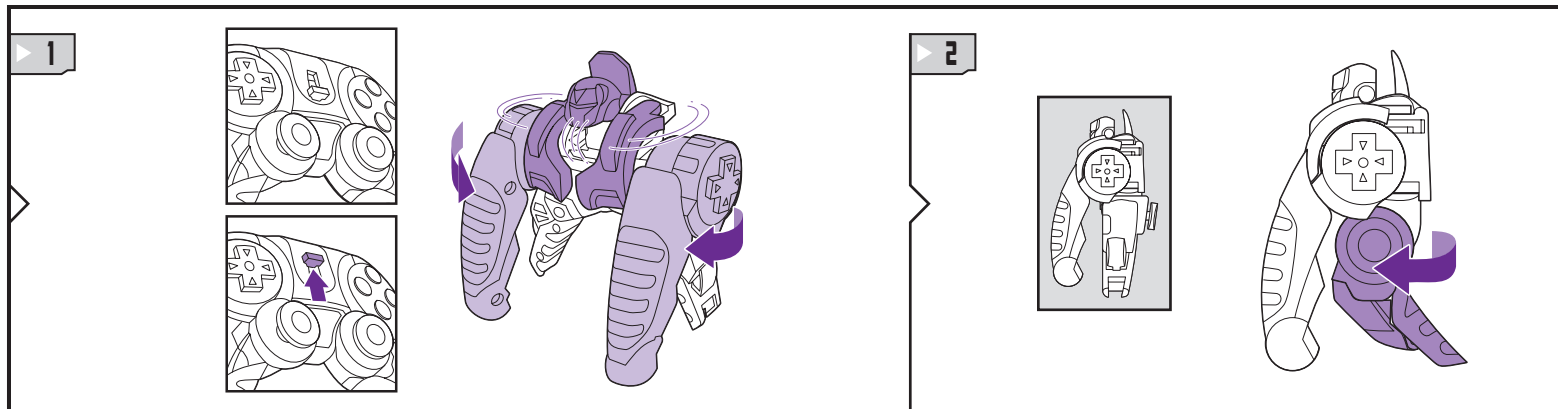

# TRANSFORMERS

**AGES 5+**

83763/81056 Ass't.

Not a working game controller.

**DECEPTICON**  
**TWITCHER F451™**

TRANSFORMERS.COM

NOTE: Some parts are made to detach if excessive force is applied and are designed to be reattached if separation occurs. Adult supervision may be necessary for younger children.

## CHANGING TO ROBOT

REVERSE ORDER OF INSTRUCTIONS TO  
CONVERT BACK INTO GAME CONTROLLER.