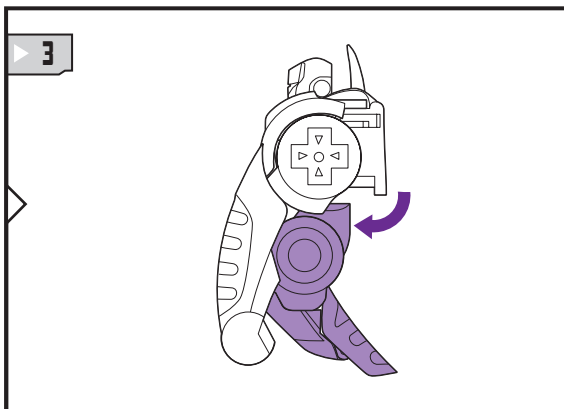

# TRANSFORMERS

**AGES 5+**

83763/81056 Ass't.

Not a working game controller.

**DECEPTICON**  
**TWITCHER F451™**

TRANSFORMERS.COM

NOTE: Some parts are made to detach if excessive force is applied and are designed to be reattached if separation occurs. Adult supervision may be necessary for younger children.

## CHANGING TO ROBOT

REVERSE ORDER OF INSTRUCTIONS TO  
CONVERT BACK INTO GAME CONTROLLER.