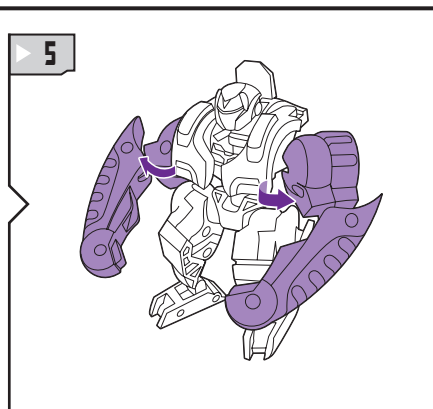

# TRANSFORMERS

**AGES 5+**

83763/81056 Ass't.

Not a working game controller.

**DECEPTICON**  
**TWITCHER F451™**

TRANSFORMERS.COM

NOTE: Some parts are made to detach if excessive force is applied and are designed to be reattached if separation occurs. Adult supervision may be necessary for younger children.

## CHANGING TO ROBOT

REVERSE ORDER OF INSTRUCTIONS TO  
CONVERT BACK INTO GAME CONTROLLER.