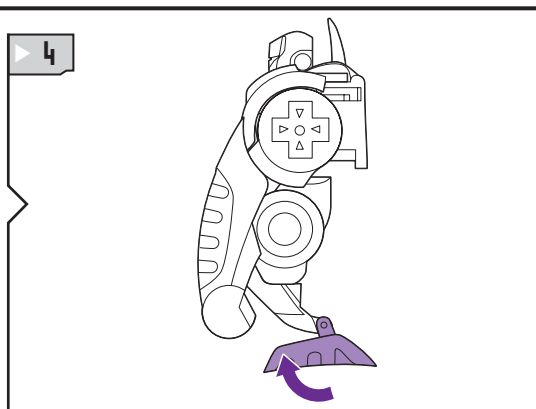

# TRANSFORMERS

**AGES 5+**

83763/81056 Ass't.

Not a working game controller.

**DECEPTICON**  
**TWITCHER F451™**

TRANSFORMERS.COM

NOTE: Some parts are made to detach if excessive force is applied and are designed to be reattached if separation occurs. Adult supervision may be necessary for younger children.

## CHANGING TO ROBOT

REVERSE ORDER OF INSTRUCTIONS TO  
CONVERT BACK INTO GAME CONTROLLER.